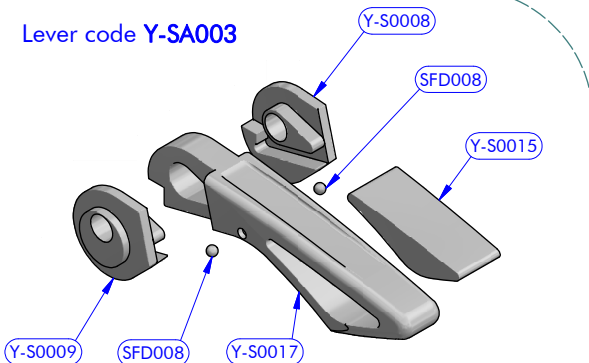

PART LIST			
CODE	DESCRIPTION	MATERIAL	Q.TY
SFD008	Delrin ball 1/8"	Plastic	4
Y-S0001	Ring	Chromed brass	2
Y-S0003	Base	Aluminium	2
Y-S0005	Connecting rod	Aluminium	4
Y-S0006	Threaded pipe	Chromed brass	1
Y-S0007	Pipe spacer	Chromed brass	1
Y-S0008	Right lever cap	Plastic	2
Y-S0009	Left lever cap	Plastic	2
Y-S0010	Right side plate	S.Steel	2
Y-S0011	Left side plate	S.Steel	2
Y-S0012	Cheekplate	Plastic	1
Y-S0013	Cheekplate	Plastic	1
Y-S0014	Cheekplate	Plastic	1
Y-S0015	Lever insert	Plastic	2
Y-S0017	Lever	Aluminium	2
Y-S0021	Spindle	S.Steel	2
Y-S0022	Spindle	S.Steel	2
Y-S0023	V-Grip Cam	S.Steel	2
Y-S0026	Cam bracket	S.Steel	2
Y-S0325	Screw	S.Steel	4
Y-X0001	Screw	S.Steel	1
Y-X0004	Screw	S.Steel	1
Y-X0040	Torsion spring	S.Steel	2

Lever code Y-SA003

antal	V-Cam 611 Series	Clutch	541.120	04/06/2019	00
	FAMILY	ARTICLE		MODEL CODE	DATE
Exploded view			541.120	19060405	1 / 1
DESCRIPTION				MODEL CODE	DWG N.